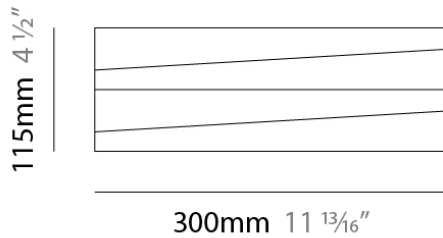

PROJECT
TYPE
NOTES
QUANTITY
DATE

CROSS SURFACE

D83265

GENERAL

Series: Cross
Brand: Panzeri
Division: Design
Mounting Type: Surface
Mounting Location: Wall
Subcategory: Ambient

PHYSICAL

Shape: Rectangle
Length (mm): 300
Length (in): 11 3/4
Height (mm): 115
Height (in): 4 1/2
Extension (mm): 90
Extension (in): 3 1/2
Light Distribution: Direct / Indirect
Weight (kg): 1.8
Weight (lbs): 4
Diffuser: Etched Glass
Fixture Material: Metal

ELECTRICAL

Number of Lamps: 1
Lamp Type: LED Retrofit
Bulb Included: Bulb Not Included
Total Output Wattage (W): 15
Max. Wattage Per Lamp (W): 15
Lamp Base: G4
Dimming: Non-Dimmable
Input Voltage (V): 120

LED

OPTICAL

RATINGS AND CERTIFICATIONS

Certified By: CSA Certified to UL and CSA Standards
IP rating: IP40