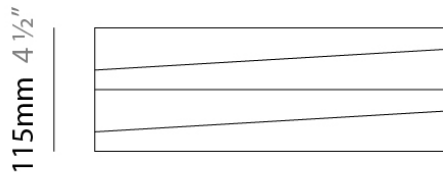

CROSS SURFACE

D83263

GENERAL

Series: Cross
Brand: Panzeri
Division: Design
Mounting Type: Surface
Mounting Location: Wall
Subcategory: Ambient

PHYSICAL

Shape: Rectangle
Length (mm): 300
Length (in): 11 ³/₄"
Height (mm): 115
Height (in): 4 ¹/₂"
Extension (mm): 90
Extension (in): 3 ¹/₂"
Light Distribution: Direct / Indirect
Weight (kg): 1.8
Weight (lbs): 4
Diffuser: Etched Glass
Fixture Material: Metal

ELECTRICAL

Number of Lamps: 1
Lamp Type: LED Retrofit
Bulb Included: Bulb Not Included
Total Output Wattage (W): 15
Max. Wattage Per Lamp (W): 15
Lamp Base: G4
Dimming: Non-Dimmable
Input Voltage (V): 120

LED

OPTICAL

RATINGS AND CERTIFICATIONS

Certified By: CSA Certified to UL and CSA Standards
IP rating: IP40

115mm 4 1/2"

300mm 11 13/16"

90mm 3 9/16"