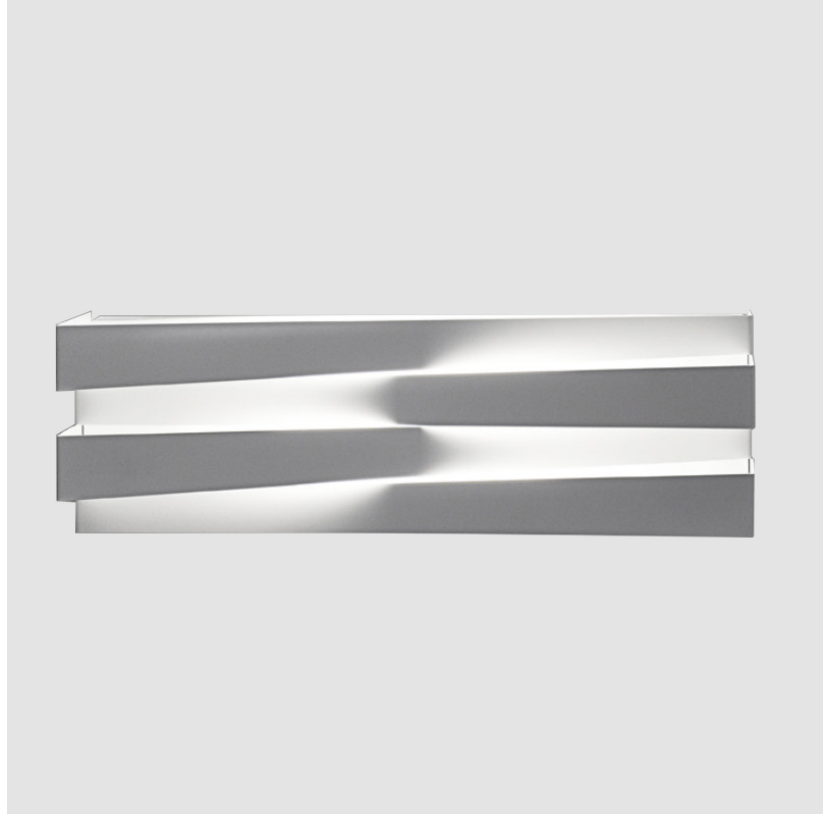

CROSS SURFACE

D83263

GENERAL

Series: Cross
Brand: Panzeri
Division: Design
Mounting Type: Surface
Mounting Location: Wall
Subcategory: Ambient

PHYSICAL

Shape: Rectangle
Length (mm): 300
Length (in): 11 ³/₄"
Height (mm): 115
Height (in): 4 ¹/₂"
Extension (mm): 90
Extension (in): 3 ¹/₂"
Light Distribution: Direct / Indirect
Weight (kg): 1.8
Weight (lbs): 4
Diffuser: Etched Glass
Fixture Material: Metal

ELECTRICAL

Number of Lamps: 1
Lamp Type: LED Retrofit
Bulb Included: Bulb Not Included
Total Output Wattage (W): 15
Max. Wattage Per Lamp (W): 15
Lamp Base: G4
Dimming: Non-Dimmable
Input Voltage (V): 120

LED

OPTICAL

RATINGS AND CERTIFICATIONS

Certified By: CSA Certified to UL and CSA Standards
IP rating: IP40

115mm 4 1/2"

300mm 11 13/16"

90mm 3 9/16"